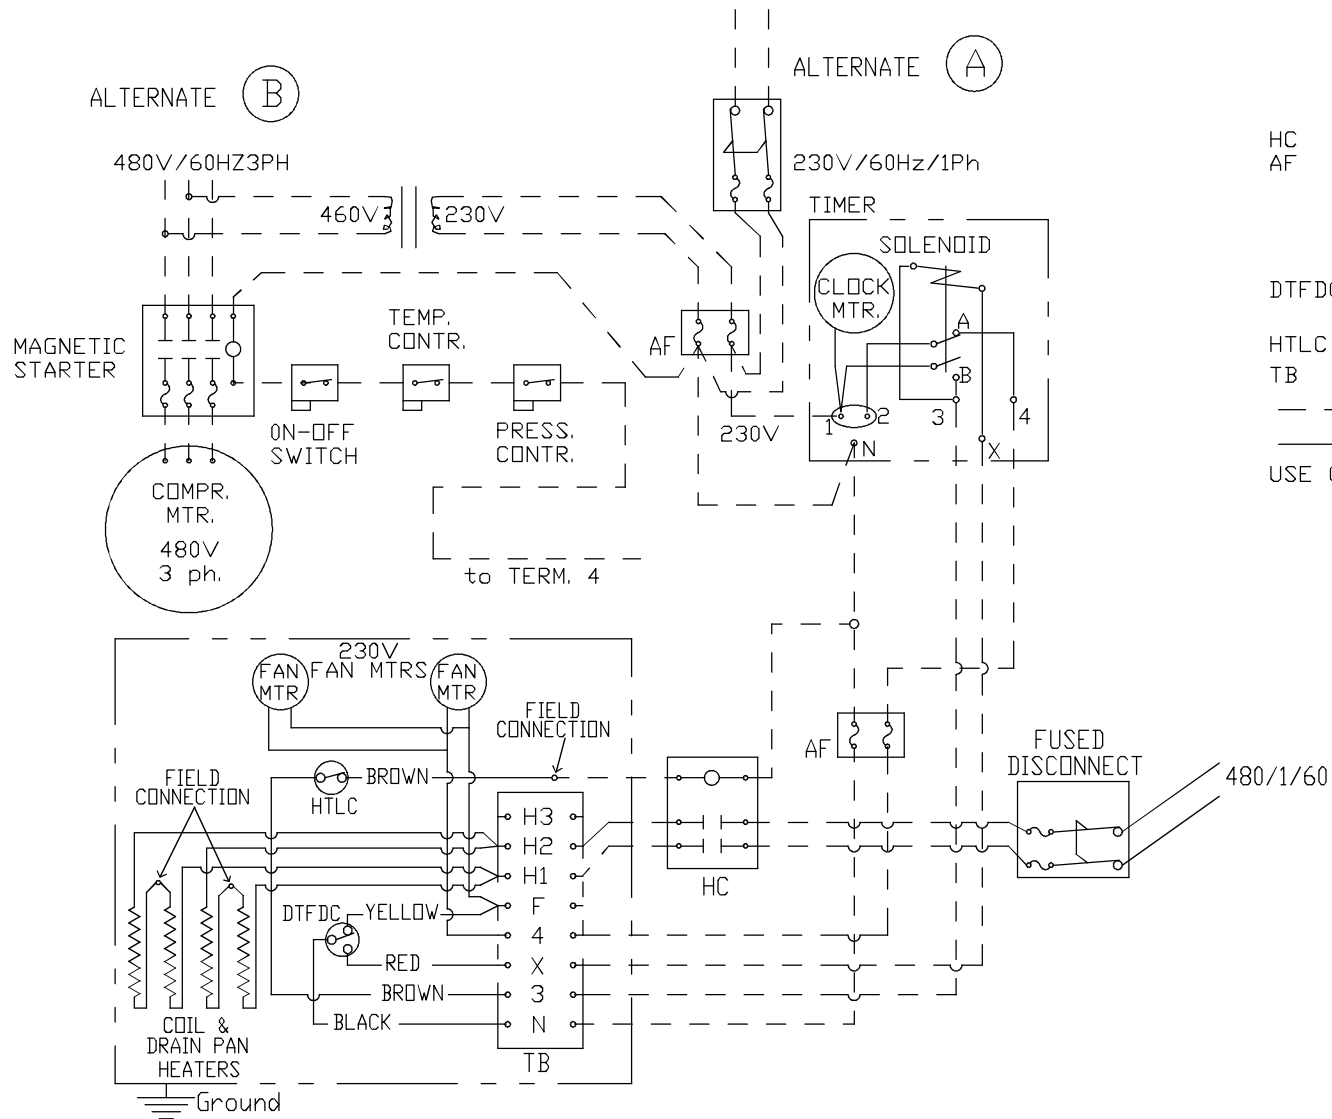

SINGLE UNIT WIRING DIAGRAM - PLPH-E SERIES.

PEERLESS OF AMERICA, INC.
EFFINGHAM, IL 62401

SINGLE UNIT WIRING DIAGRAM - PLPH-E SERIES.

208-240V/60HZ/3PH HEATERS

PEERLESS OF AMERICA, INC.
EFFINGHAM, IL 62401

SINGLE UNIT WIRING DIAGRAM - PLP-E SERIES.

480V/60HZ SYSTEM

- HC : HEATER CONTACTOR
- AF : AUXILIARY OVERCURRENT PROTECTIVE DEVICE FOR MOTOR BRANCH CIRCUIT (MAX. 15 AMPS) IF FUSED DISCONNECT SWITCH S1 EMPLOYS FUSES RATED MORE THAN 15 AMPS.
- DTFDC : DEFROST TERMINATION AND FAN DELAY CONTROL.
- HTLC : HEATER TEMPERATURE LIMIT CONTROL
- TB : TERMINAL BLOCK.
- - - : FIELD INSTALLATION WIRING.
- : BUILD-IN WIRING.
- USE COPPER CONDUCTOR ONLY.