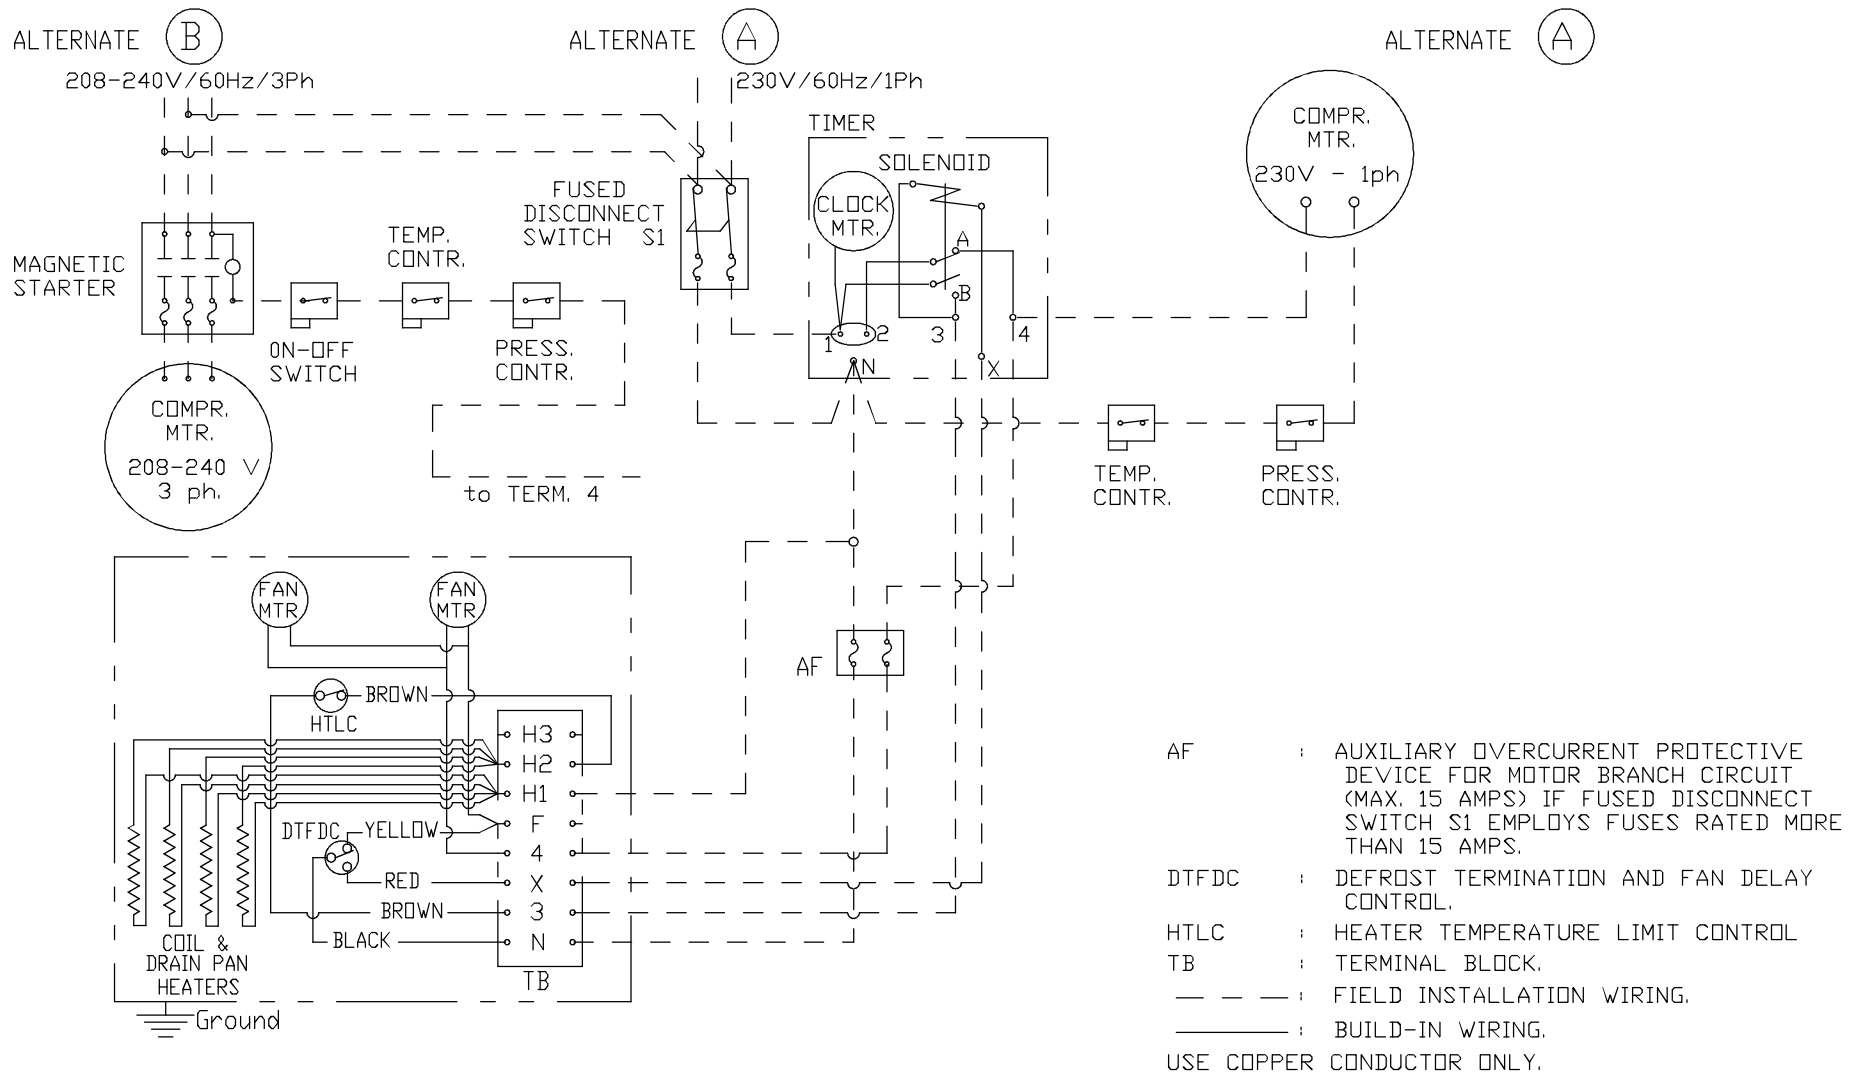

SINGLE UNIT WIRING DIAGRAM - PLPH-E SERIES.

PEERLESS OF AMERICA, INC.
EFFINGHAM, IL 62401

SINGLE UNIT WIRING DIAGRAM - PLPH-E SERIES.

208-240V/60HZ/3PH HEATERS

PEERLESS OF AMERICA, INC.
EFFINGHAM, IL 62401

SINGLE UNIT WIRING DIAGRAM - PLP-E SERIES.

480V/60HZ SYSTEM

- HC : HEATER CONTACTOR
- AF : AUXILIARY OVERCURRENT PROTECTIVE DEVICE FOR MOTOR BRANCH CIRCUIT (MAX. 15 AMPS) IF FUSED DISCONNECT SWITCH S1 EMPLOYS FUSES RATED MORE THAN 15 AMPS.
- DTFDC : DEFROST TERMINATION AND FAN DELAY CONTROL.
- HTLC : HEATER TEMPERATURE LIMIT CONTROL
- TB : TERMINAL BLOCK.
- - - : FIELD INSTALLATION WIRING.
- : BUILD-IN WIRING.
- USE COPPER CONDUCTOR ONLY.