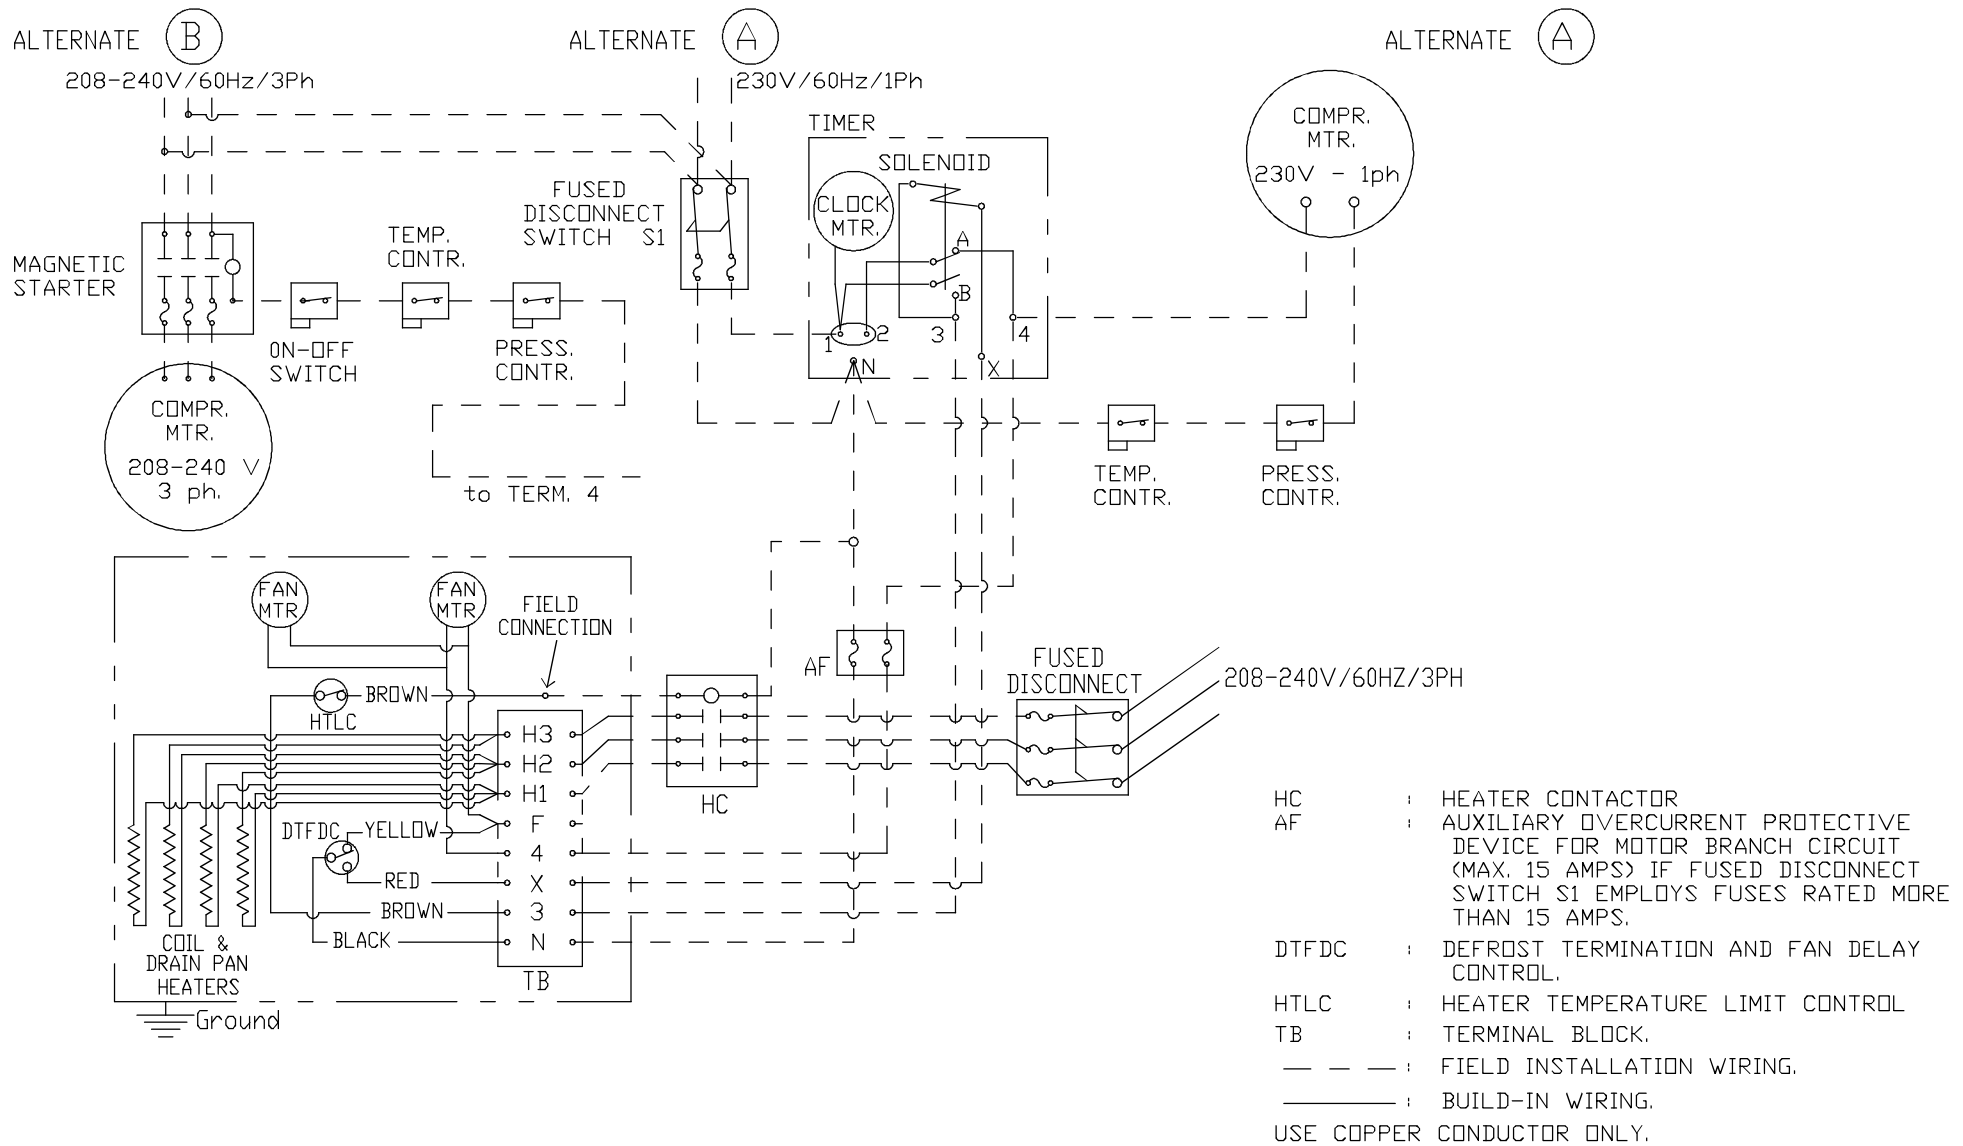

SINGLE UNIT WIRING DIAGRAM - PLPH-E SERIES.

PEERLESS OF AMERICA, INC.
EFFINGHAM, IL 62401

SINGLE UNIT WIRING DIAGRAM - PLPH-E SERIES.

208-240V/60HZ/3PH HEATERS

PEERLESS OF AMERICA, INC.
EFFINGHAM, IL 62401

SINGLE UNIT WIRING DIAGRAM - PLP-E SERIES.

480V/60HZ SYSTEM

- HC : HEATER CONTACTOR
- AF : AUXILIARY OVERCURRENT PROTECTIVE DEVICE FOR MOTOR BRANCH CIRCUIT (MAX. 15 AMPS) IF FUSED DISCONNECT SWITCH S1 EMPLOYS FUSES RATED MORE THAN 15 AMPS.
- DTFDC : DEFROST TERMINATION AND FAN DELAY CONTROL.
- HTLC : HEATER TEMPERATURE LIMIT CONTROL
- TB : TERMINAL BLOCK.
- - - : FIELD INSTALLATION WIRING.
- : BUILD-IN WIRING.
- USE COPPER CONDUCTOR ONLY.