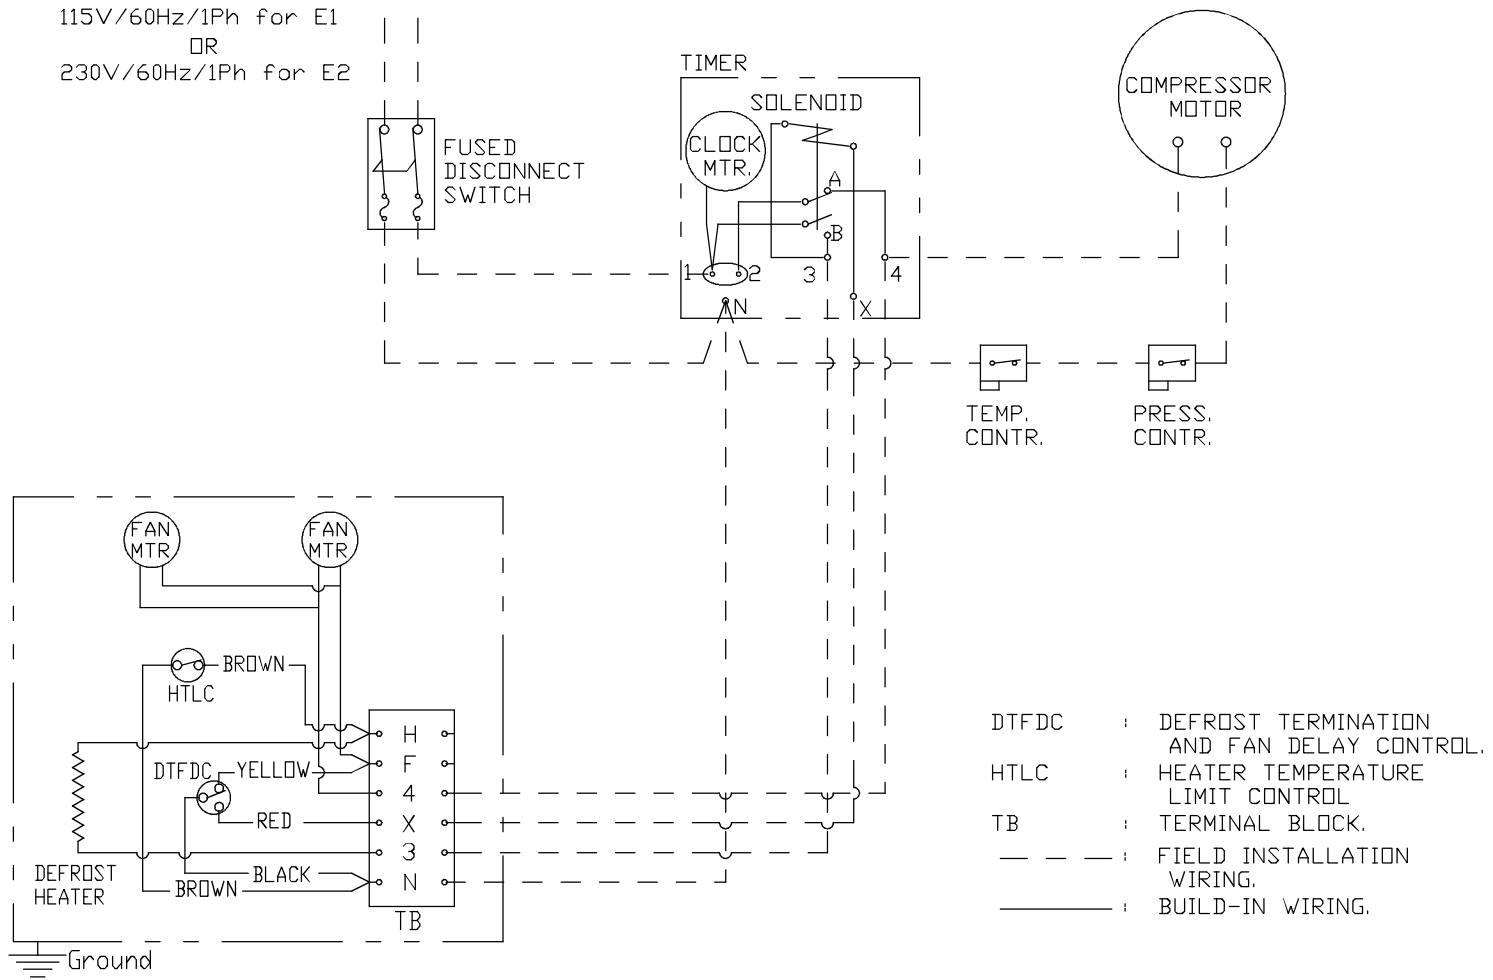

# SINGLE UNIT WIRING DIAGRAM - MU/MB-E1 and MU/MB-E2 SERIES.

PEERLESS OF AMERICA, INC.  
1201 W. WABASH AVE.  
EFFINGHAM, IL 62401